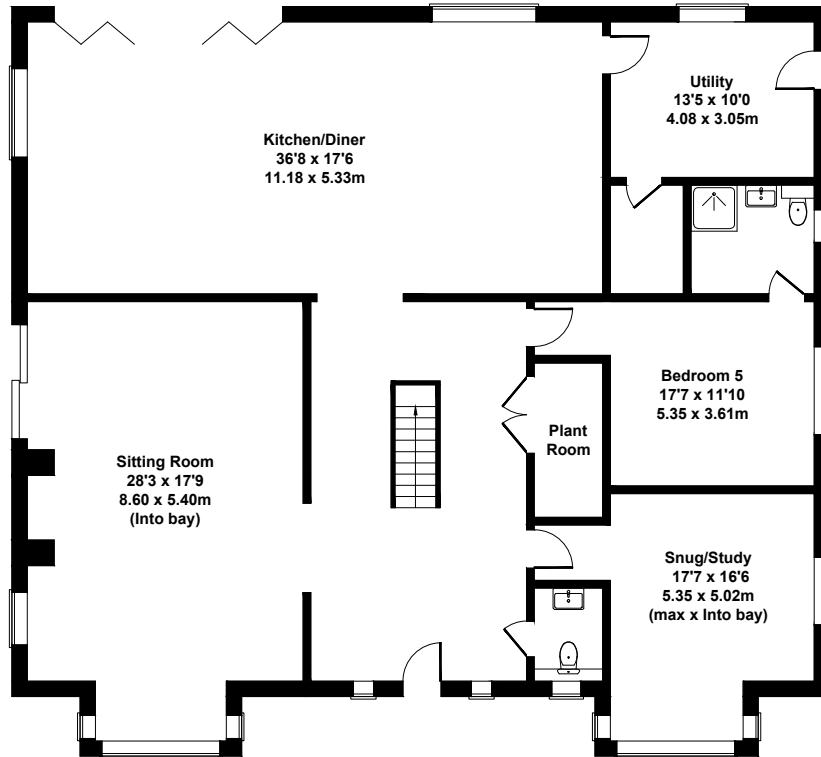

Treswarrow House

Approximate Gross Internal Area
Main House - 4478 sq ft - 416 sq m
Garage - 1140 sq ft - 106 sq m
Total - 5618 sq ft - 522 sq m

GARAGE

GROUND FLOOR

FIRST FLOOR