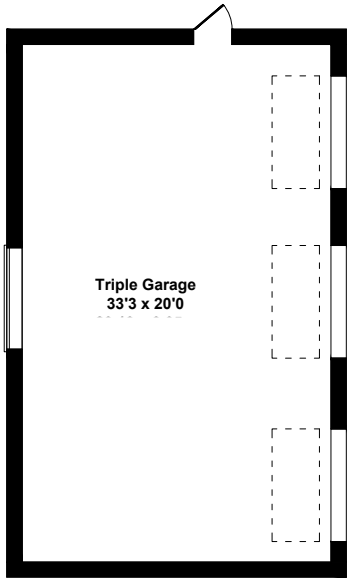

Treswarrow House

Approximate Gross Internal Area
Main House - 4478 sq ft - 416 sq m
Garage - 1140 sq ft - 106 sq m
Total - 5618 sq ft - 522 sq m

GARAGE

GROUND FLOOR

FIRST FLOOR