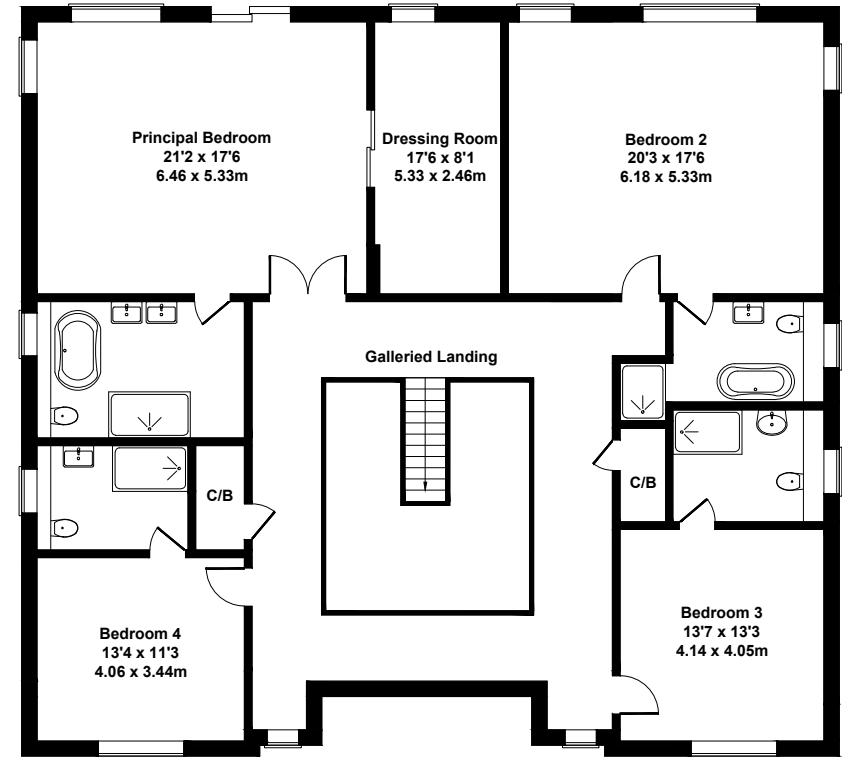

Treswarrow House

Approximate Gross Internal Area
Main House - 4478 sq ft - 416 sq m
Garage - 1140 sq ft - 106 sq m
Total - 5618 sq ft - 522 sq m

GARAGE

GROUND FLOOR

FIRST FLOOR