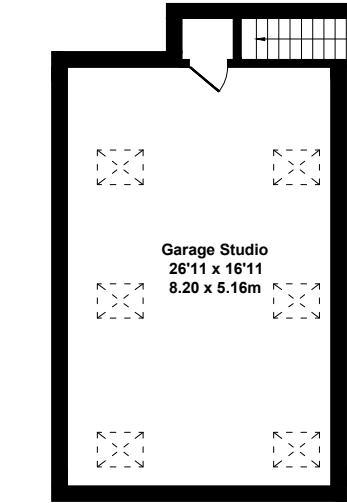

Treswarrow House

Approximate Gross Internal Area
Main House - 4478 sq ft - 416 sq m
Garage - 1140 sq ft - 106 sq m
Total - 5618 sq ft - 522 sq m

GARAGE

GROUND FLOOR

FIRST FLOOR